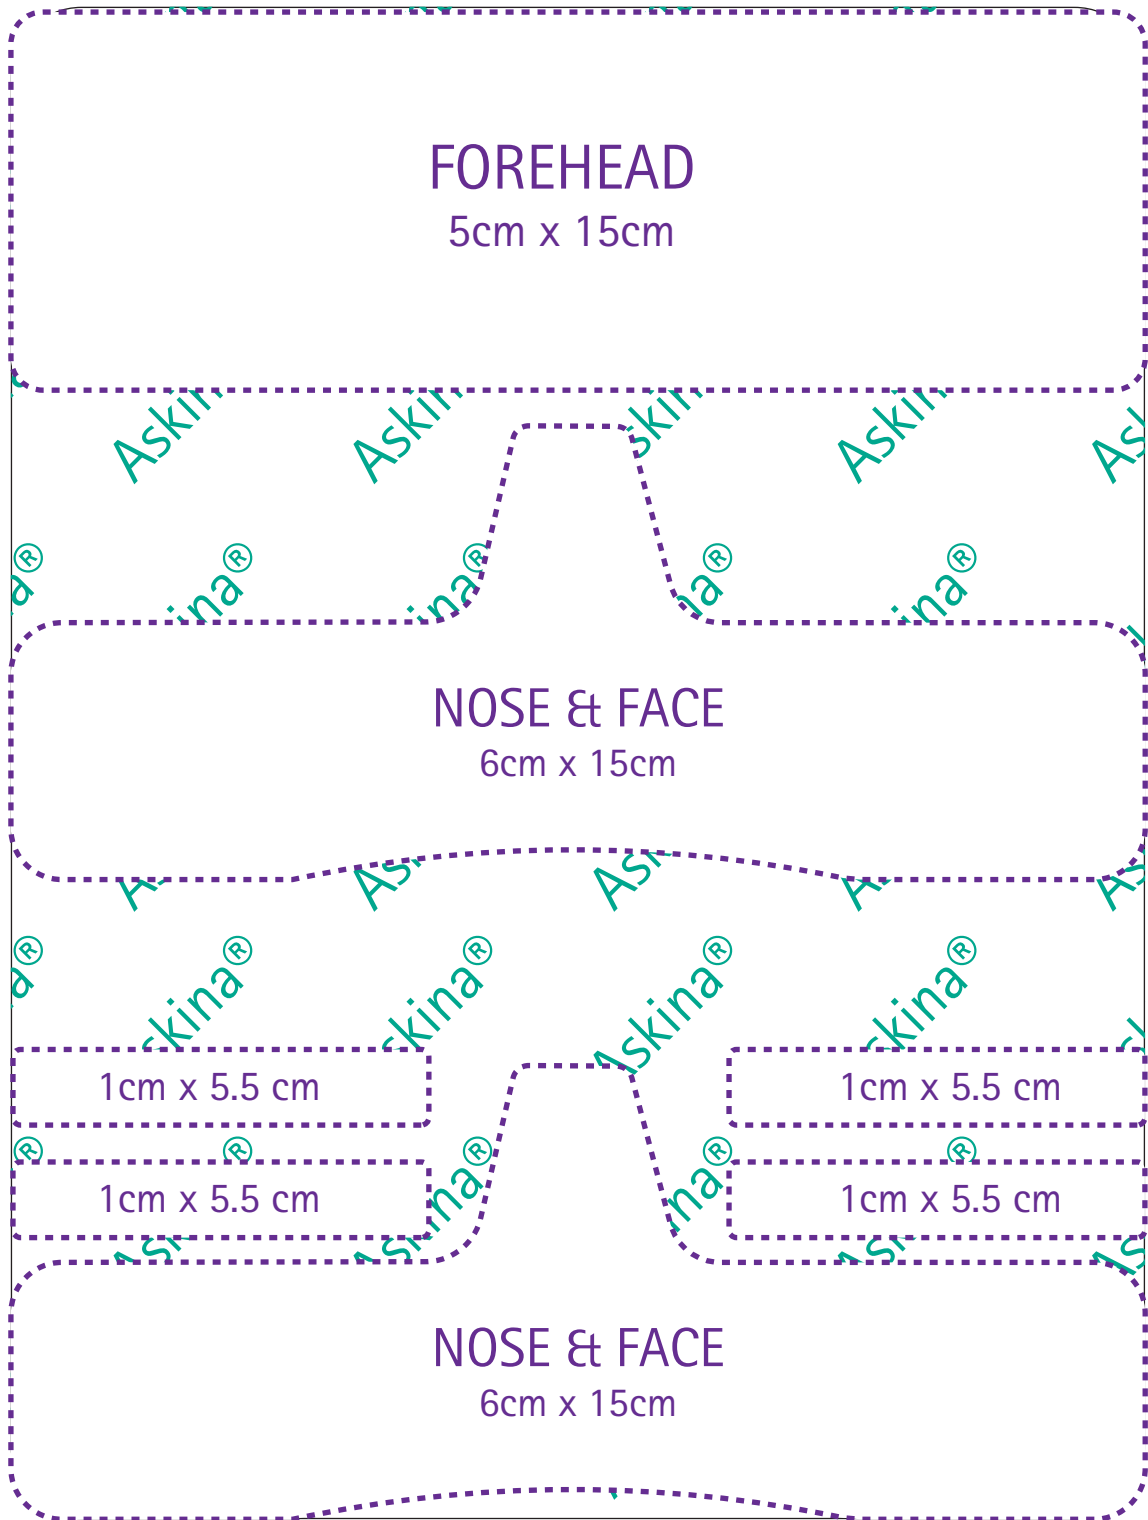

# HEALTH CARE PROFESSIONALS, CARE FOR YOUR SKIN CUTTING MODEL

# ASKINA® DRESSIL 15X20 CM

# ASKINA® DRESSIL 20X20 CM

FOREHEAD

5cm x 15cm

Askina®

Askina®

Askina®

Askina®

1cm x 5.5 cm

1cm x 5.5 cm

NOSE & FACE

6cm x 15cm

FOREHEAD  
5cm x 15cm

1cm x 5.5 cm

1cm x 5.5 cm

NOSE & FACE

6cm x 15cm