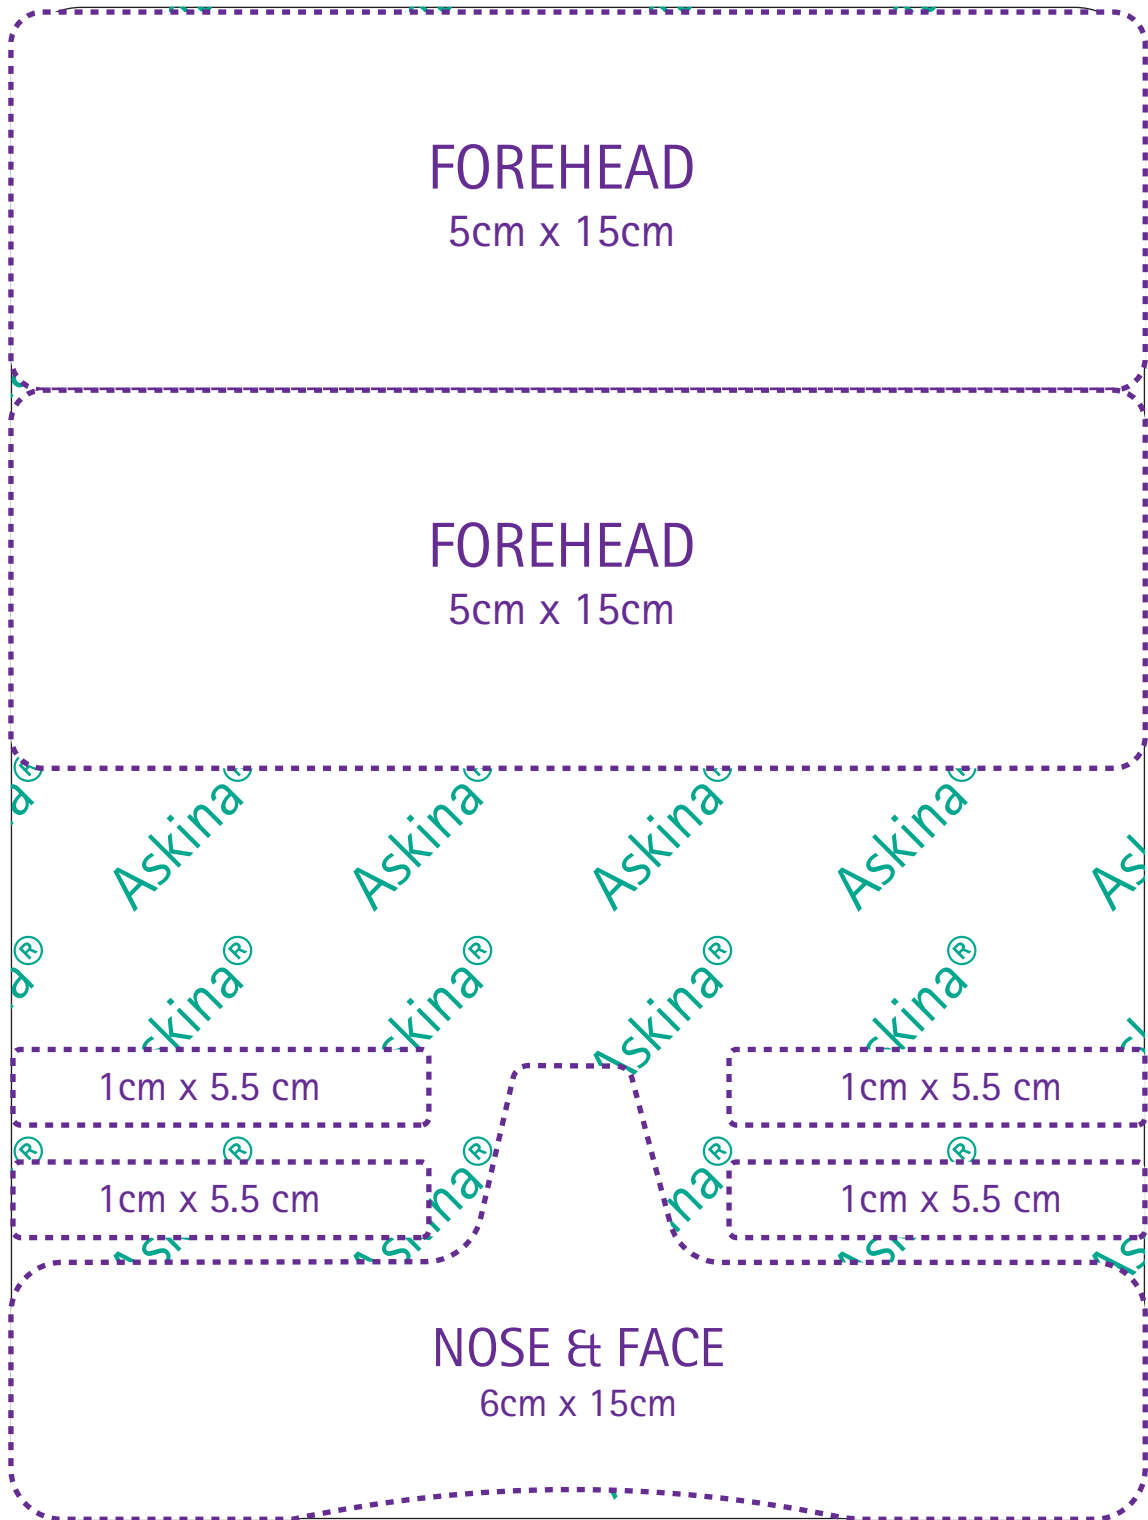

# HEALTH CARE PROFESSIONALS, CARE FOR YOUR SKIN CUTTING MODEL

# ASKINA® DRESSIL 15X20 CM

# ASKINA® DRESSIL 20X20 CM

FOREHEAD

5cm x 15cm

Askina®

Askina®

Askina®

Askina®

1cm x 5.5 cm

1cm x 5.5 cm

NOSE & FACE

6cm x 15cm

FOREHEAD  
5cm x 15cm

1cm x 5.5 cm

1cm x 5.5 cm

NOSE & FACE

6cm x 15cm