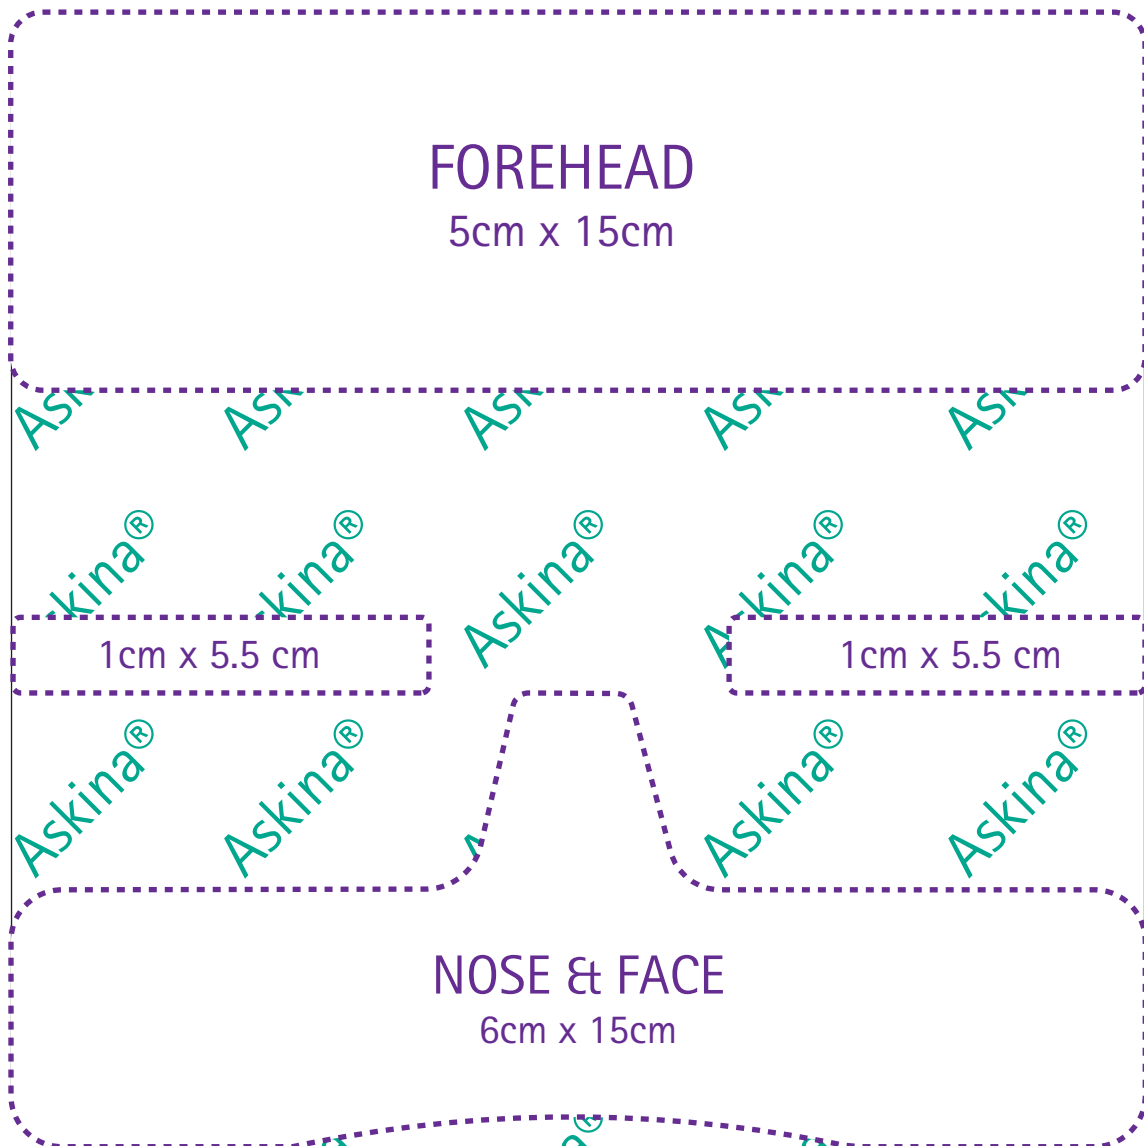

# HEALTH CARE PROFESSIONALS, CARE FOR YOUR SKIN CUTTING MODEL

# ASKINA® DRESSIL 15X20 CM

# ASKINA® DRESSIL 20X20 CM

FOREHEAD

5cm x 15cm

Askina®

Askina®

Askina®

Askina®

1cm x 5.5 cm

1cm x 5.5 cm

NOSE & FACE

6cm x 15cm

FOREHEAD  
5cm x 15cm

1cm x 5.5 cm

1cm x 5.5 cm

NOSE & FACE

6cm x 15cm