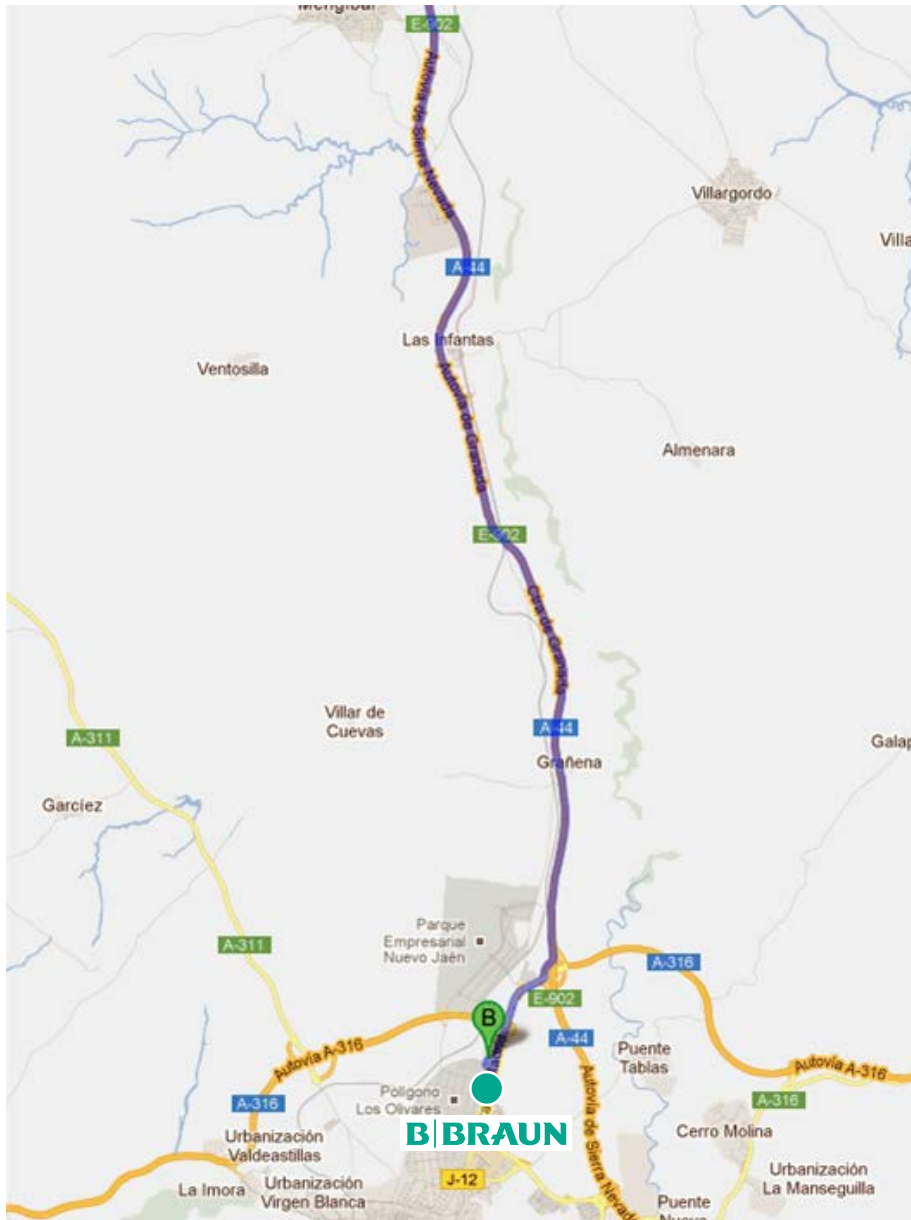

FROM MADRID

If you are travelling from Madrid, the distance is approximately 360 km. Take the R-4 motorway in the direction of Aranjuez/Ocaña/Córdoba (a toll has to be paid on some stretches). After about 60 km, take the Sur A-4 south-heading autovía, which is a dual carriageway, and stay on it for about 220 km, leaving it at Exit (Salida) 292 towards the A-44. Keep to the left, follow the directions for Almería/Algeciras and join the A-44 for about 36 km, and then take Exit (Salida) 36 towards the A-316 autovía. Always keeping to the right, follow the directions for the A-316 Torredelcampo/N-313 to Jaén, and then join the A-316 autovía and from there you can already see our plant, which is only a few metres farther on, turning sharp right.

ACCESS FROM MADRID

B. Braun Medical S.A. | Polígono Industrial Los Olivares (Industrial Estate) | Ronda de los Olivares, parcela/plot 11
23009 Jaén (Spain) | Phone: +34 953 249 880 (Operator) | Fax: +34 953 281 351 | www.bbraun.es